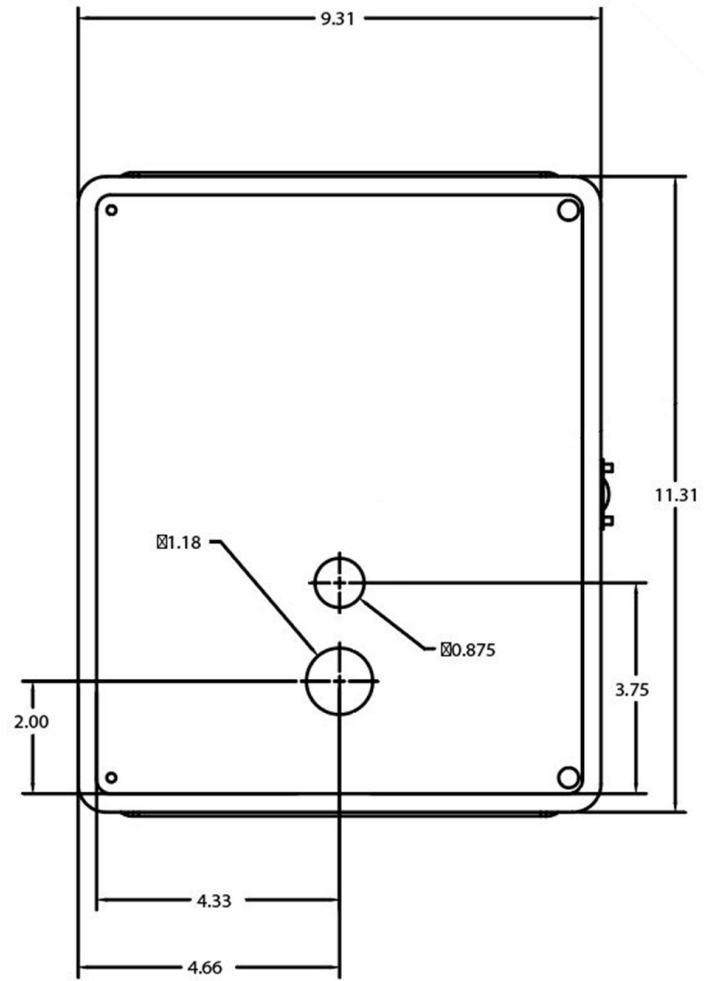

Control		Pump	
Volts	120 VAC	Max Horsepower	1 HP
Max Amps	5 Amps	Volts	120 VAC
Hertz	60 Hz	Max Amps	16 Amps
Phase	Single	Hertz	60 Hz
		Phase	Single

<i>Component</i>	<i>Specifications</i>
1 - Elapsed Time Meter	120 VAC; 6 - digit; non-resettable
2 - Toggle Switch	Single pole; 20 amps; 1 HP; double-throw HOA switch
3 - Controls Circuit Breaker	10 amps; OFF/ON switch; single pole VAC; DIN rail mounting with thermal magnetic tripping characteristics
4 - Pump Circuit Breaker	20 amps; OFF/ON switch; single pole 120 VAC; DIN rail mounting with thermal magnetic tripping characteristics
5 - Silence Relay	120 VAC; automatic reset
6 - Visual Alarm	7/8" diameter red lens; Push to Silence" NEMA 4x; 1 watt bulb; 120 VAC
7 - Audio Alarm	93 dB @ 24"; warble-tone sound

FRONT VIEW

RIGHT SIDE VIEW

316 STAINLESS STEEL
PADLOCK LATCH ATTACHED
WITH RIVETS. $\varnothing 0.375$ PADLOCK EYE

FRONT VIEW - COVER REMOVED