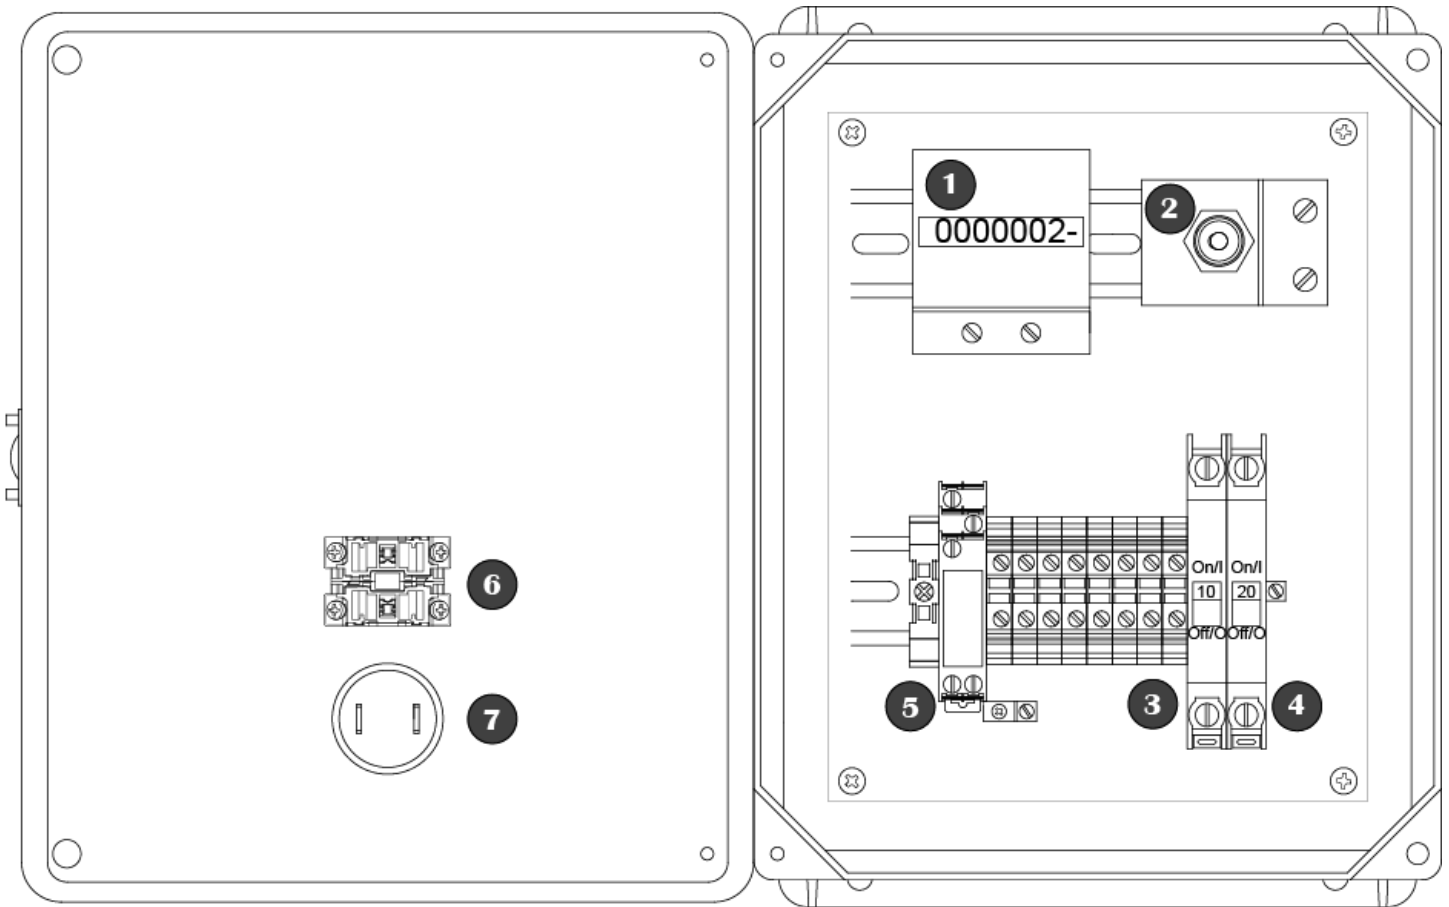

SKU

- AT-SF1-ETM

All Adenus® Technologies control panels are quality tested, certified, and UL listed.

Materials of Construction

- UV resistant fiberglass enclosure
- Non-corrosive stainless-steel hinge and latch

Control		Pump	
Volts	120 VAC	Max Horsepower	1 HP
Max Amps	5 Amps	Volts	120 VAC
Hertz	60 Hz	Max Amps	16 Amps
Phase	Single	Hertz	60 Hz
		Phase	Single

<i>Component</i>	<i>Specifications</i>
1 - Elapsed Time Meter	120 VAC; 6 - digit; non-resettable
2 - Toggle Switch	Single pole; 20 amps; 1 HP; double-throw HOA switch
3 - Controls Circuit Breaker	10 amps; OFF/ON switch; single pole VAC; DIN rail mounting with thermal magnetic tripping characteristics
4 - Pump Circuit Breaker	20 amps; OFF/ON switch; single pole 120 VAC; DIN rail mounting with thermal magnetic tripping characteristics
5 - Silence Relay	120 VAC; automatic reset
6 - Visual Alarm	7/8" diameter red lens; Push to Silence" NEMA 4x; 1 watt bulb; 120 VAC
7 - Audio Alarm	93 dB @ 24"; warble-tone sound