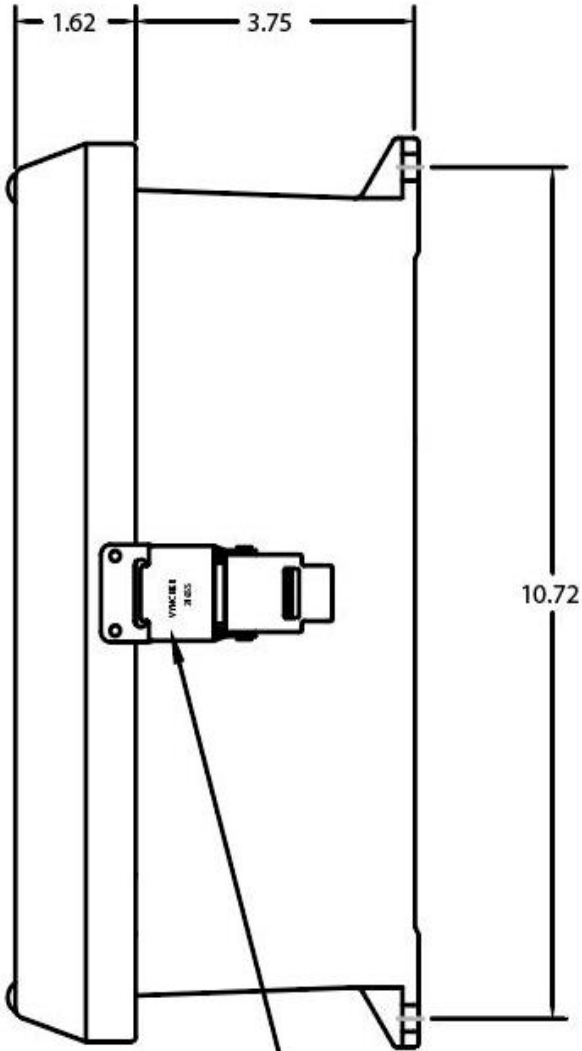

Control		Pump	
Volts	120 VAC	Max Horsepower	1 HP
Max Amps	5 Amps	Volts	120 VAC
Hertz	60 Hz	Max Amps	16 Amps
Phase	Single	Hertz	60 Hz
		Phase	Single

<i>Component</i>	<i>Specifications</i>
1 - Elapsed Time Meter	120 VAC; 6 - digit; non-resettable
2 - Toggle Switch	Single pole; 20 amps; 1 HP; double-throw HOA switch
3 - Controls Circuit Breaker	10 amps; OFF/ON switch; single pole VAC; DIN rail mounting with thermal magnetic tripping characteristics
4 - Pump Circuit Breaker	20 amps; OFF/ON switch; single pole 120 VAC; DIN rail mounting with thermal magnetic tripping characteristics
5 - Silence Relay	120 VAC; automatic reset
6 - Visual Alarm	7/8" diameter red lens; Push to Silence" NEMA 4x; 1 watt bulb; 120 VAC
7 - Audio Alarm	93 dB @ 24"; warble-tone sound

FRONT VIEW

RIGHT SIDE VIEW

316 STAINLESS STEEL
PADLOCK LATCH ATTACHED
WITH RIVETS. $\varnothing 0.375$ PADLOCK EYE

FRONT VIEW - COVER REMOVED